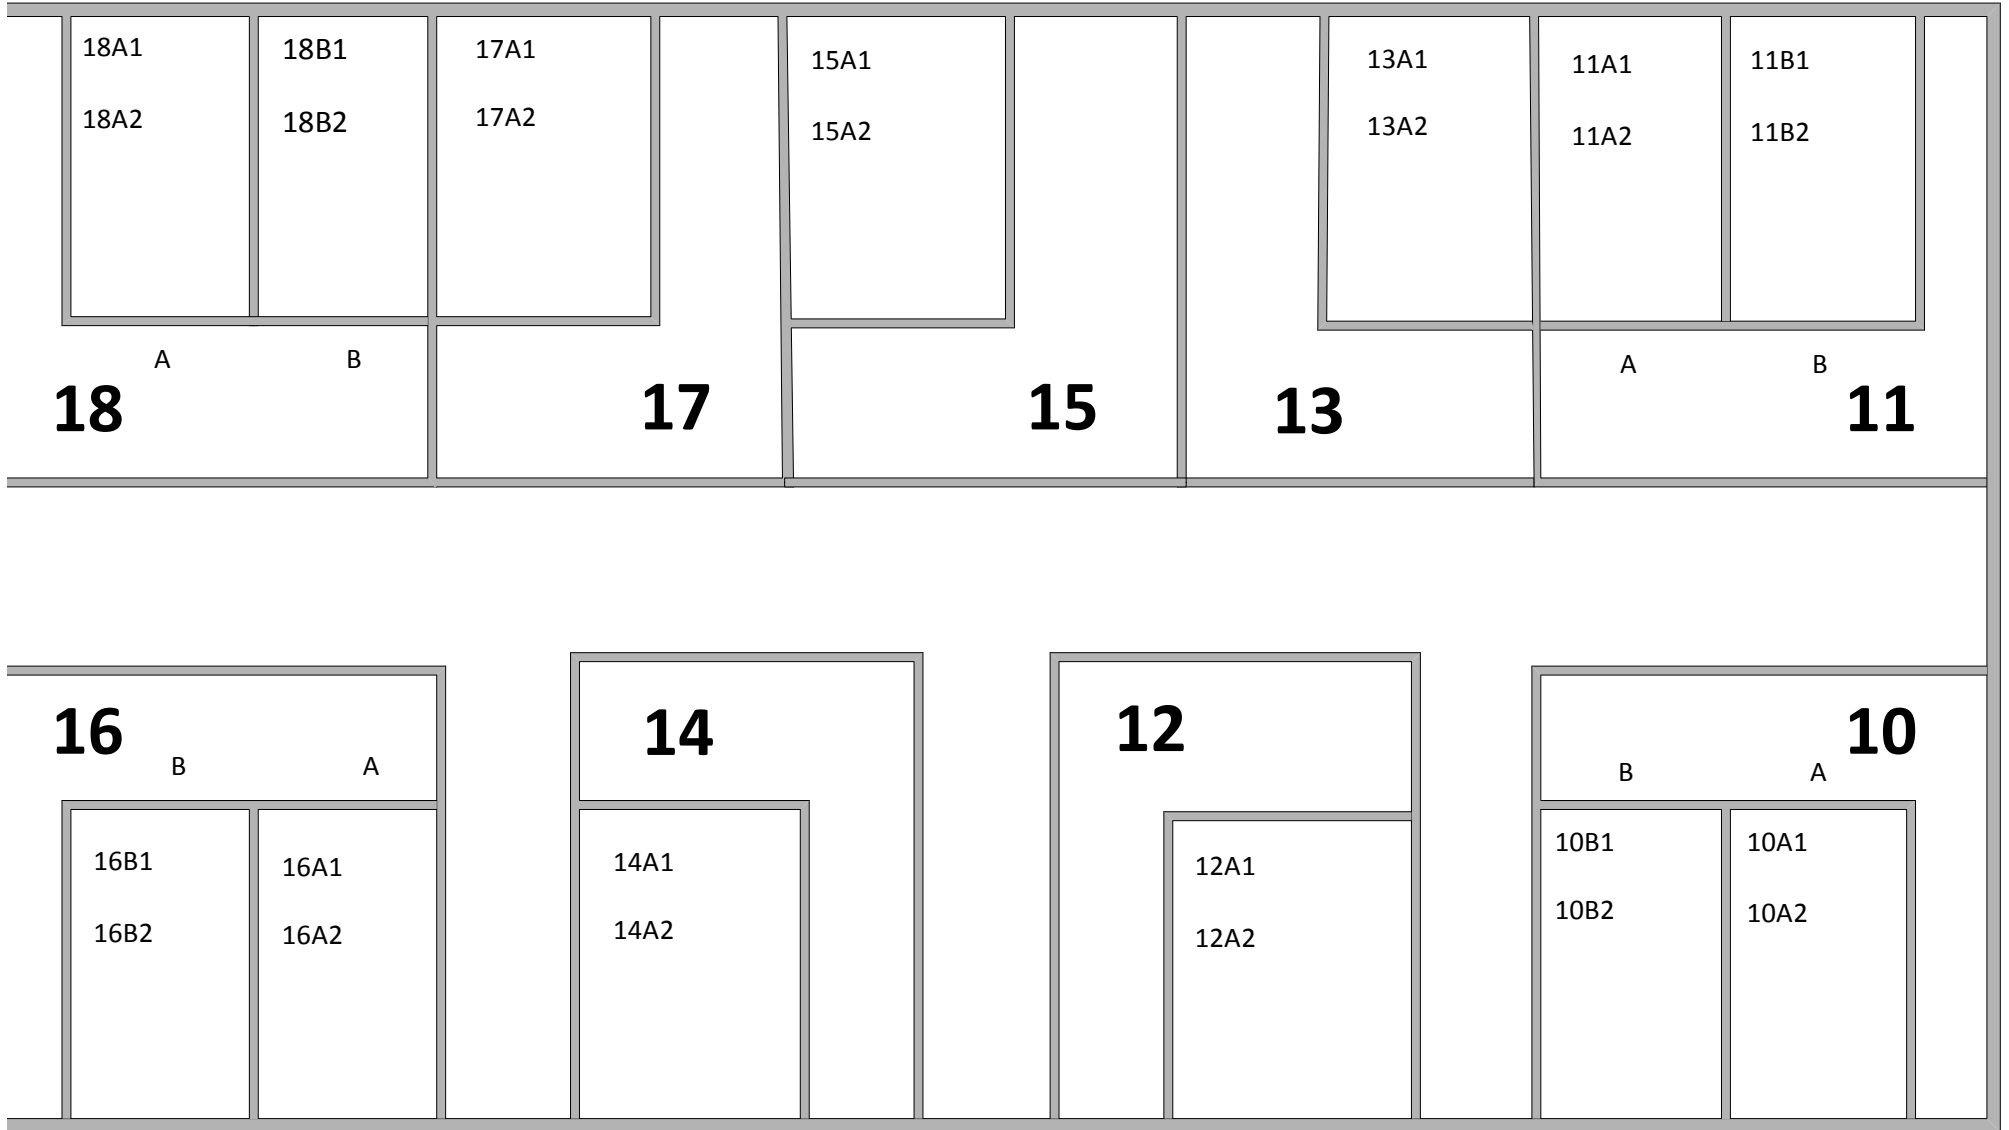

PREMONTRE
420 College Avenue

Bedrooms on one BR units: 14'x11'

LR = 19'x10'6"

Bedrooms in two BR units: 13'x11'

LR 17'6"x12'

Bedrooms on one BR units: 14'x11'

LR = 19'x10'6"

Bedrooms in two BR units: 13'x11'

LR 17'6"x12'

Bedrooms on one BR units: 14'x11'

LR = 19'x10'6"

Bedrooms in two BR units: 13'x11'

LR 17'6"x12'