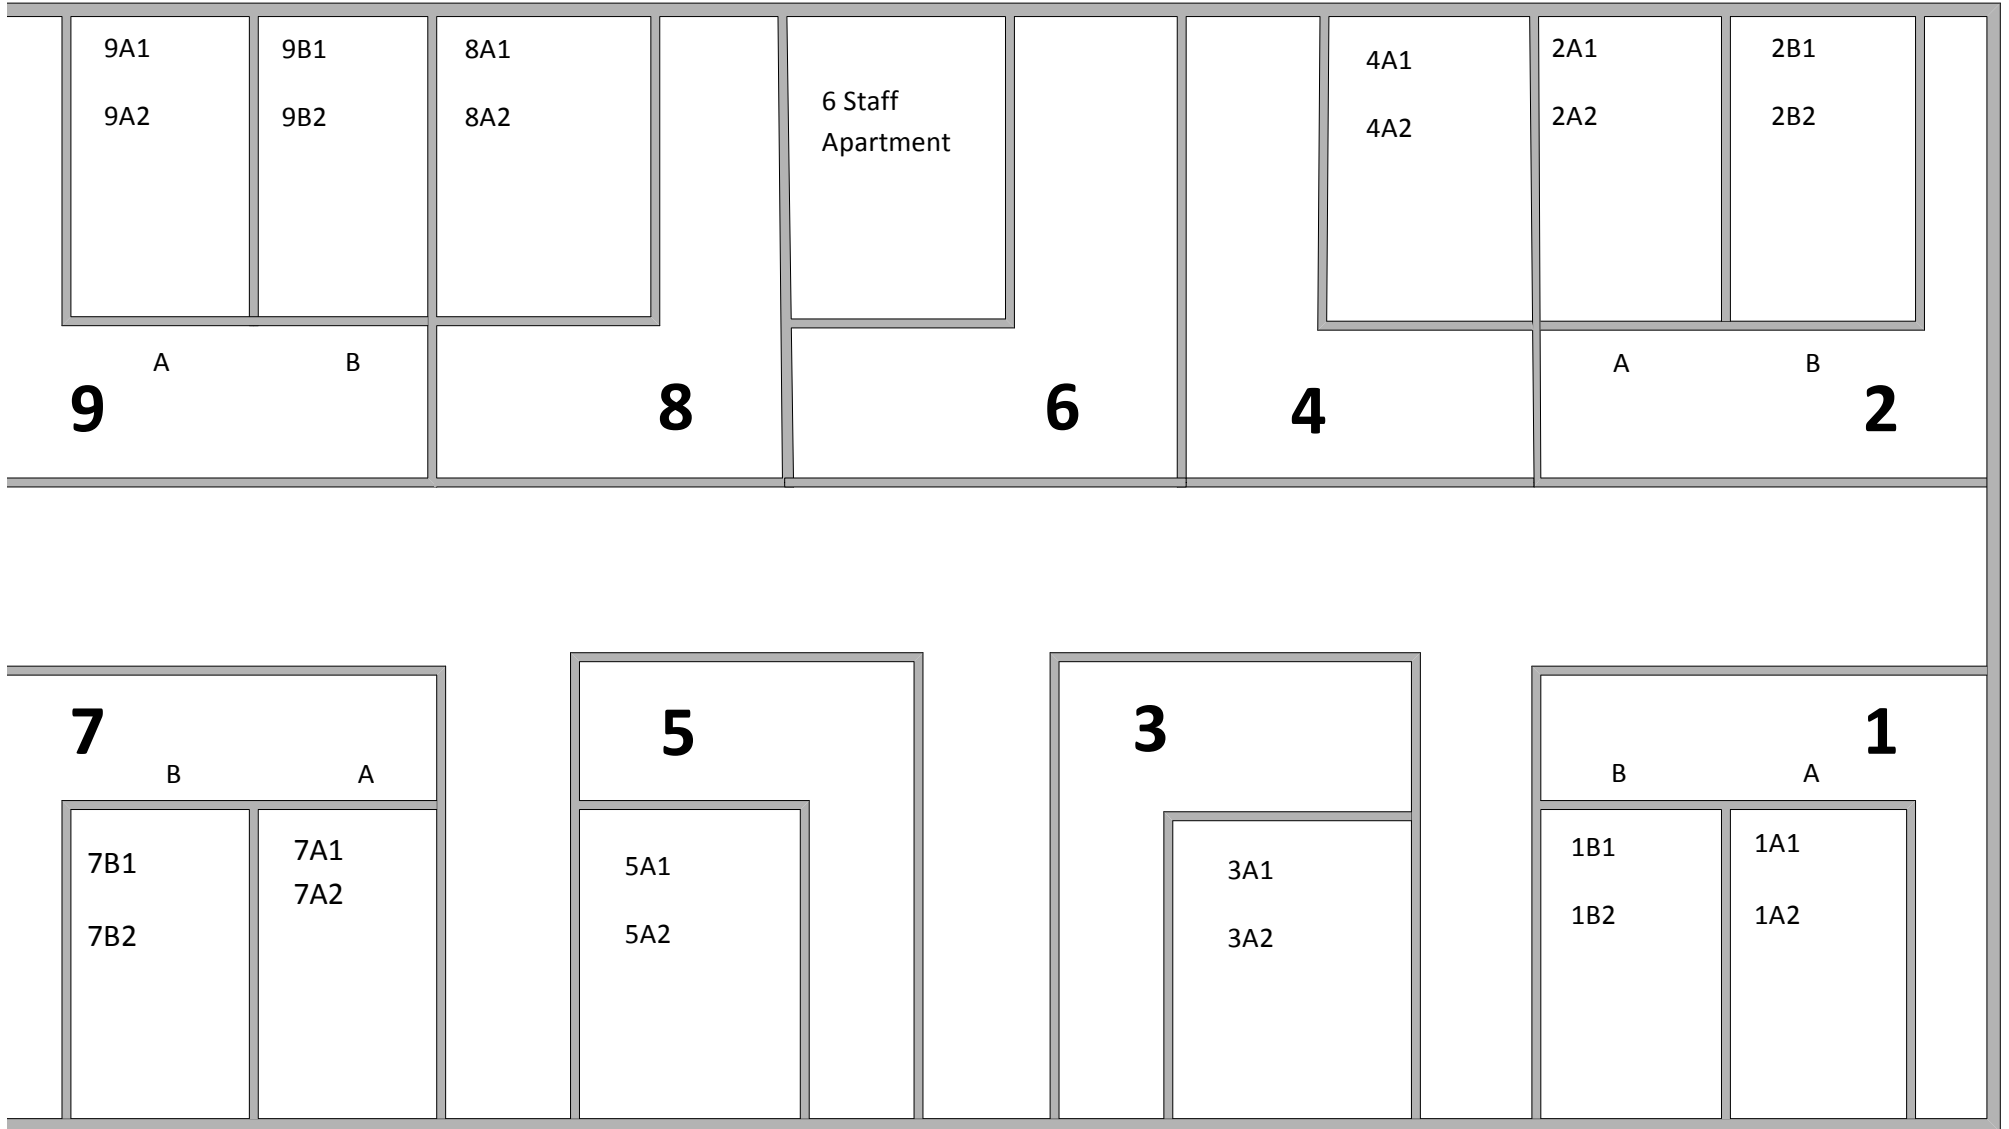

PREMONTRE
420 College Avenue

Bedrooms on one BR units: 14'x11'

LR = 19'x10'6"

Bedrooms in two BR units: 13'x11'

LR 17'6"x12'

Bedrooms on one BR units: 14'x11'

LR = 19'x10'6"

Bedrooms in two BR units: 13'x11'

LR 17'6"x12'

Bedrooms on one BR units: 14'x11'

LR = 19'x10'6"

Bedrooms in two BR units: 13'x11'

LR 17'6"x12'