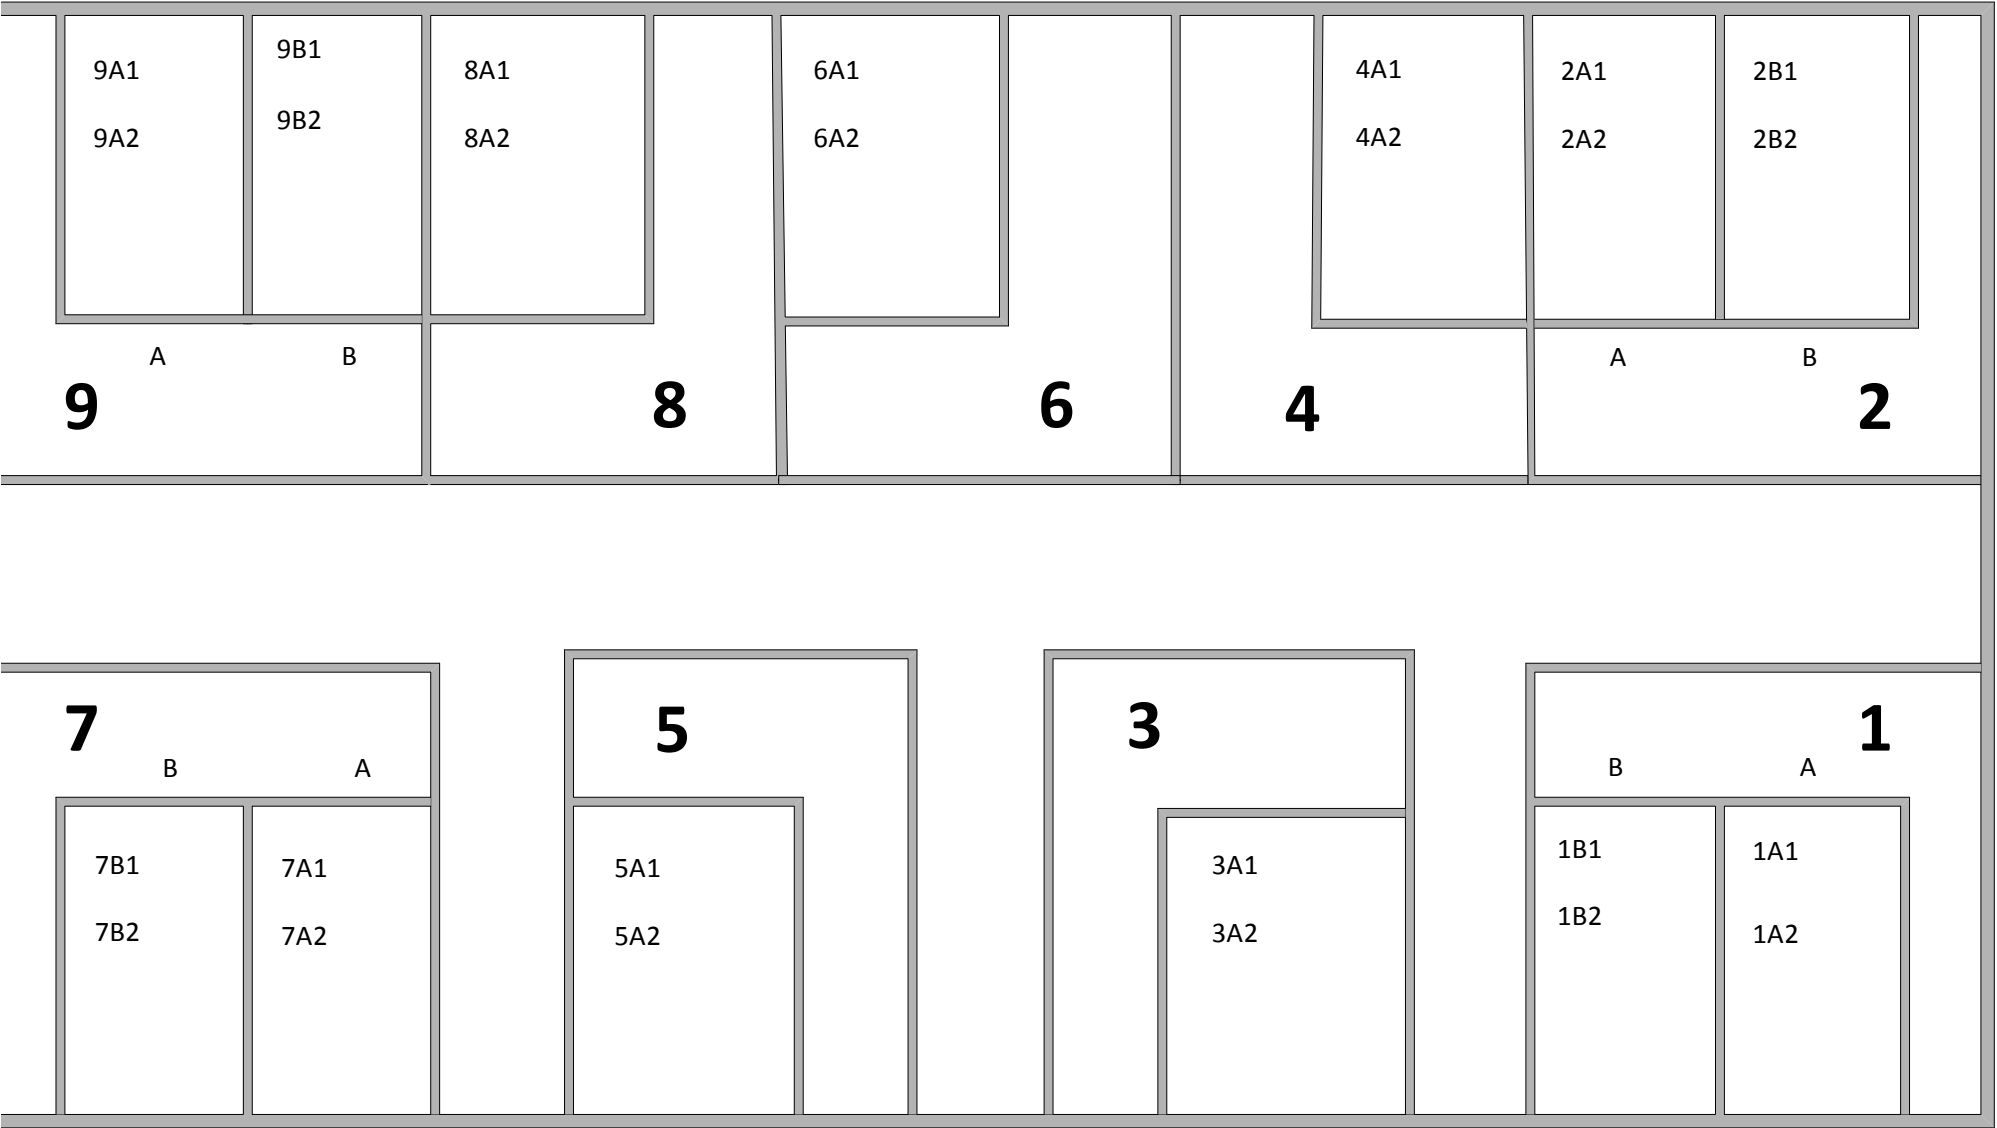

XANTEN HALL
436 College Ave

Bedrooms on one BR units: 14'x11'

LR = 19'x10'6"

Bedrooms in two BR units: 13'x11'

LR 17'6"x12'

Bedrooms on one BR units: 14'x11'

LR = 19'x10'6"

Bedrooms in two BR units: 13'x11'

LR 17'6"x12'

Bedrooms on one BR units: 14'x11'

LR = 19'x10'6"

Bedrooms in two BR units: 13'x11'

LR 17'6"x12'