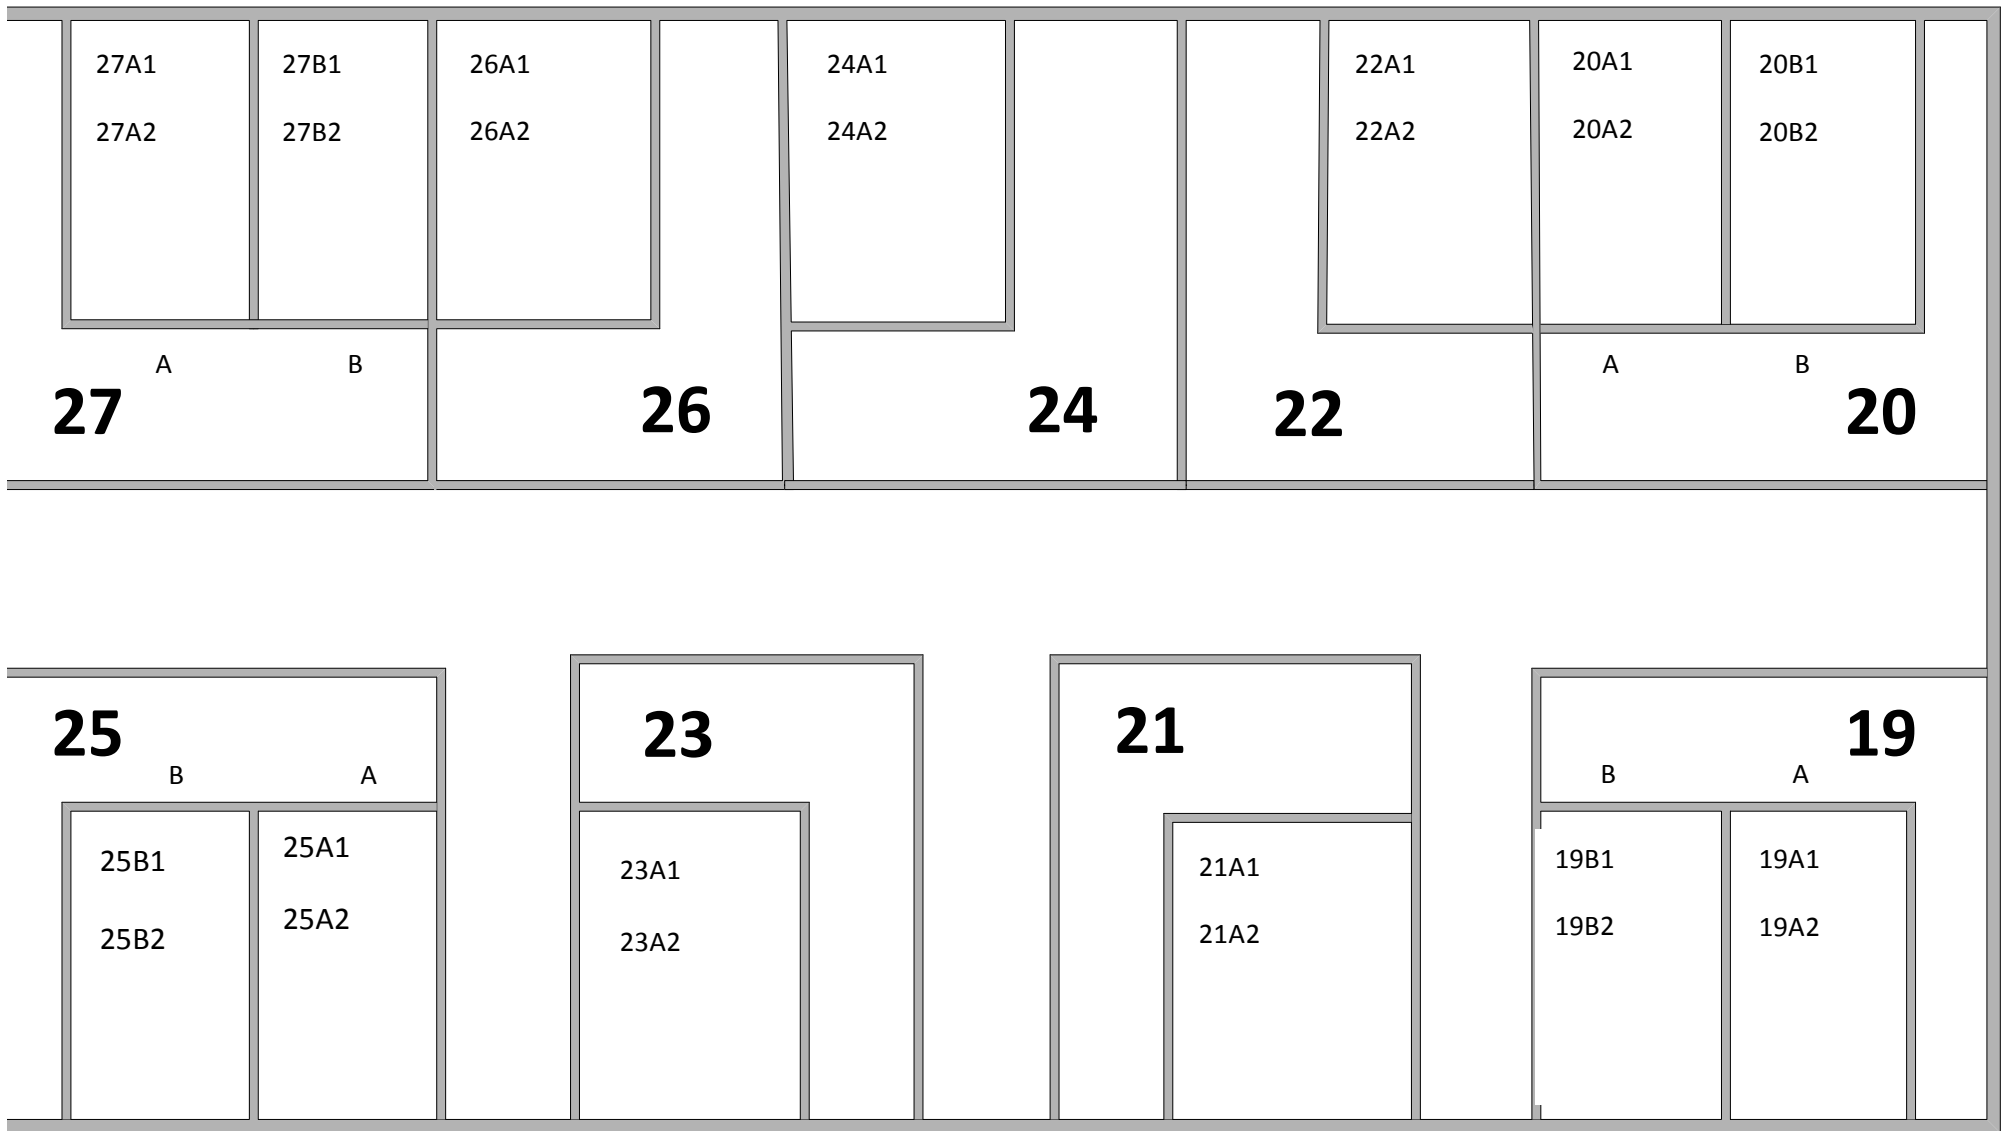

XANTEN HALL
436 College Ave

Bedrooms on one BR units: 14'x11'

LR = 19'x10'6"

Bedrooms in two BR units: 13'x11'

LR 17'6"x12'

Bedrooms on one BR units: 14'x11'

LR = 19'x10'6"

Bedrooms in two BR units: 13'x11'

LR 17'6"x12'

Bedrooms on one BR units: 14'x11'

LR = 19'x10'6"

Bedrooms in two BR units: 13'x11'

LR 17'6"x12'