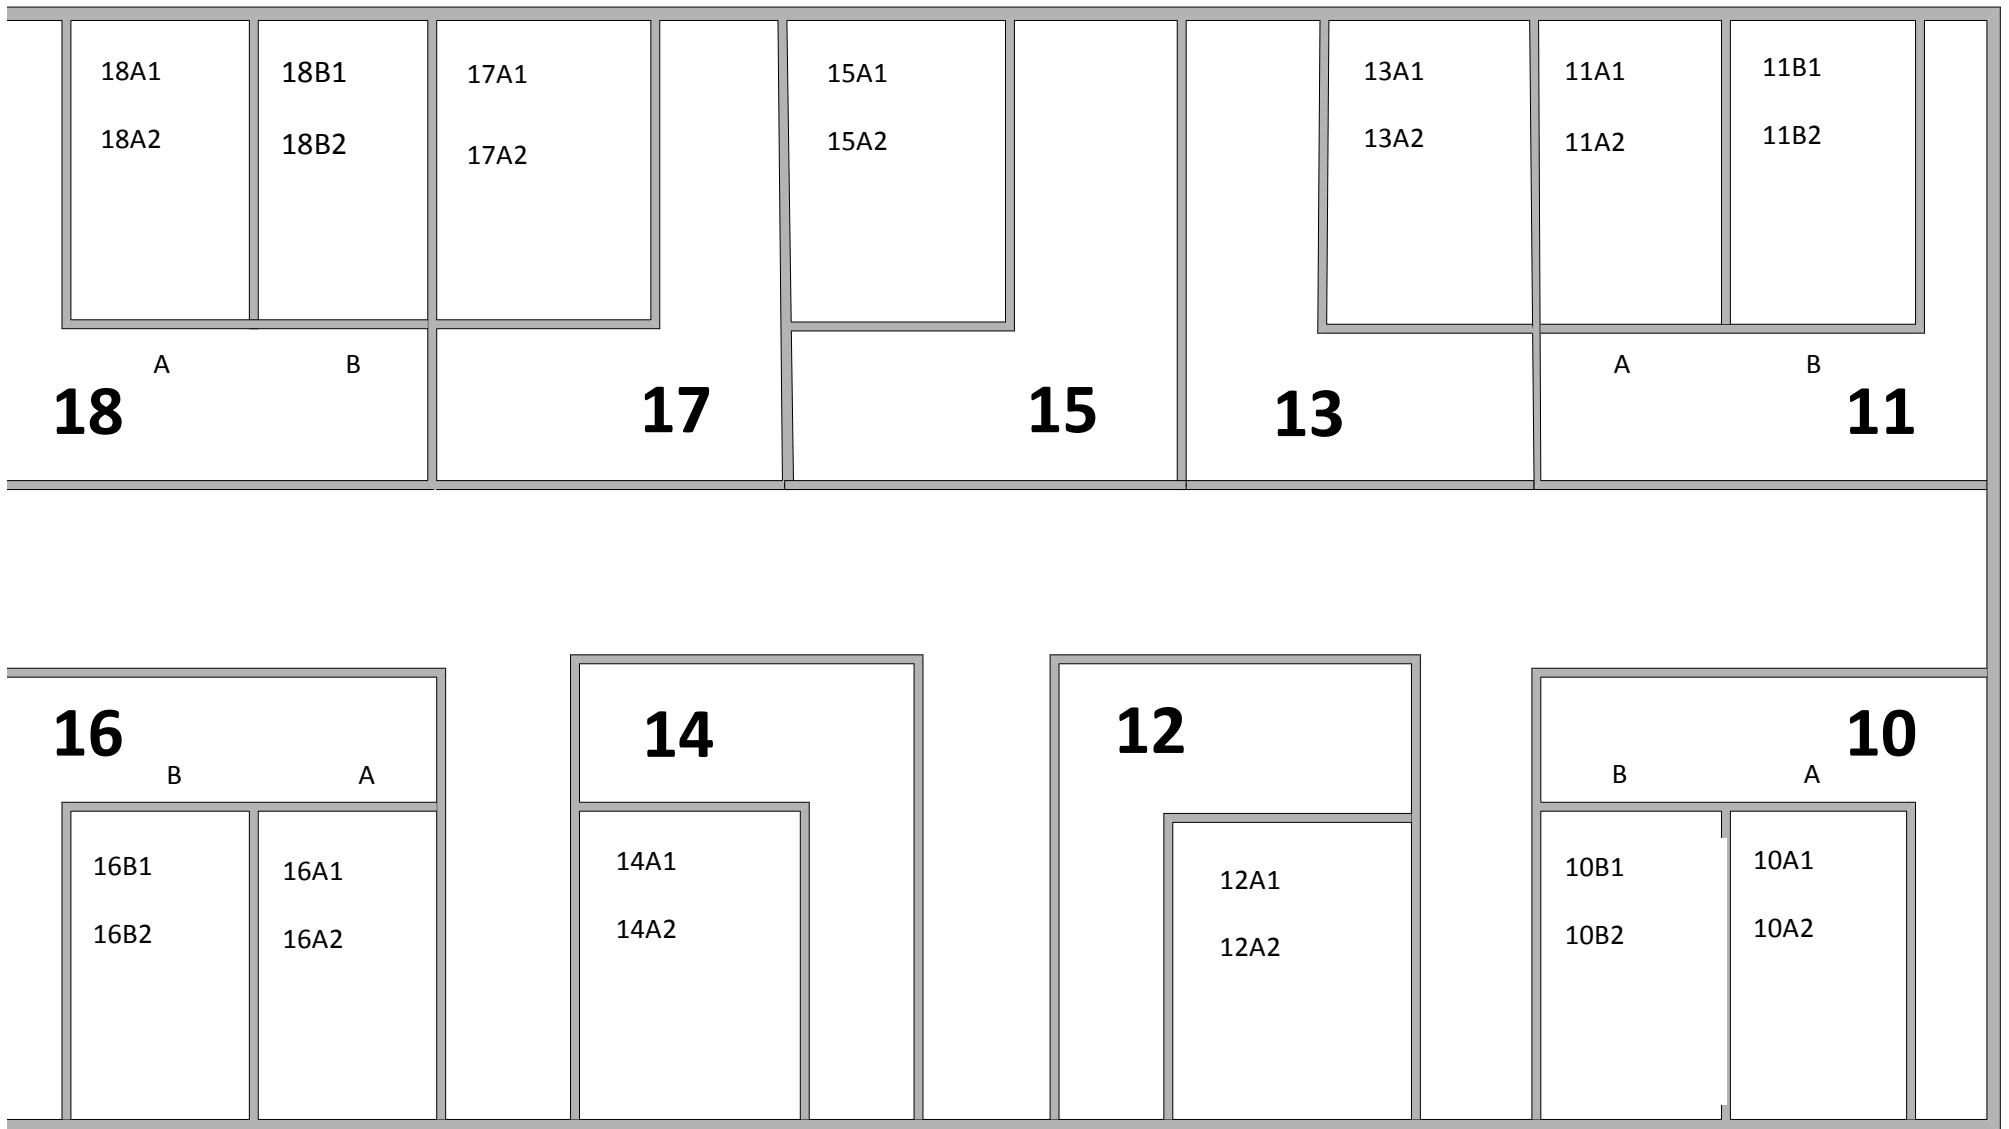

XANTEN HALL
436 College Ave

Bedrooms on one BR units: 14'x11'

LR = 19'x10'6"

Bedrooms in two BR units: 13'x11'

LR 17'6"x12'

Bedrooms on one BR units: 14'x11'

LR = 19'x10'6"

Bedrooms in two BR units: 13'x11'

LR 17'6"x12'

Bedrooms on one BR units: 14'x11'

LR = 19'x10'6"

Bedrooms in two BR units: 13'x11'

LR 17'6"x12'