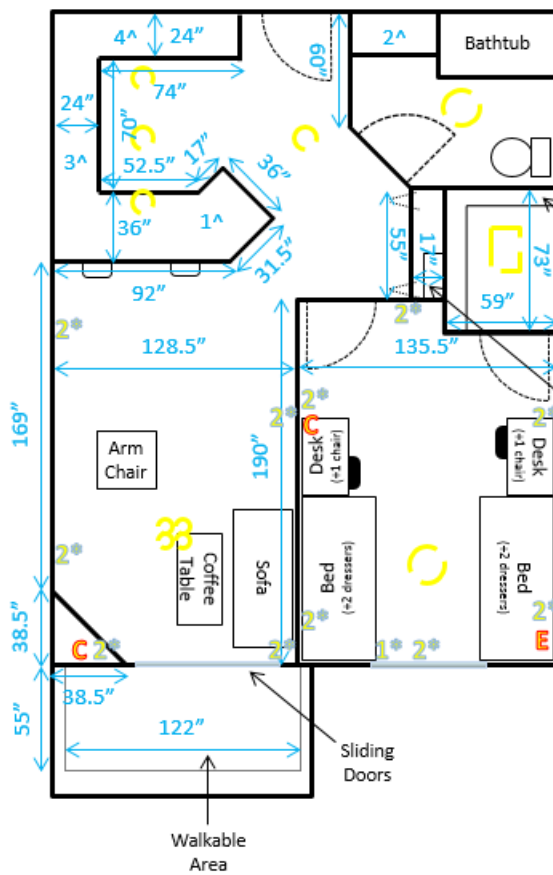

# Prémontré/Xanten (Double)

Shelf extends 12" from wall.

Shelves are 24" w by 12" d and are at heights of 27.5", 40.5", 53.5", and 65.5".

## Key:

- #\* = Number of outlets in area
- C = Cable jack
- E = Ethernet jack
- = Window
- [ ] = Lighting fixture
- = Furniture is movable
- = Furniture is fixed