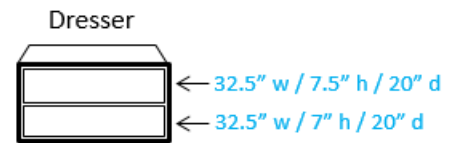

# Prémontré/Xanten (Double)

Shelf extends 12" from wall.

Shelves are 24" w by 12" d and are at heights of 27.5", 40.5", 53.5", and 65.5".

## Key:

- #\* = Number of outlets in area
- C = Cable jack
- E = Ethernet jack
- = Window
- [ ] = Lighting fixture
- = Furniture is movable
- = Furniture is fixed