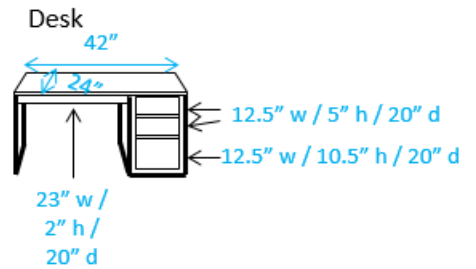

# Prémontré/Xanten (Double)

Shelf extends 12" from wall.

Shelves are 24" w by 12" d and are at heights of 27.5", 40.5", 53.5", and 65.5".

## Key:

- #\* = Number of outlets in area
- C = Cable jack
- E = Ethernet jack
- = Window
- [ ] = Lighting fixture
- = Furniture is movable
- = Furniture is fixed