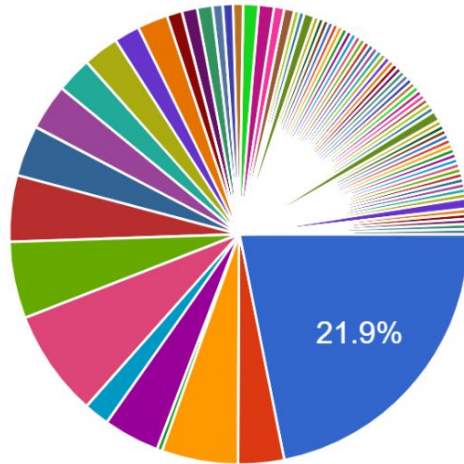

272 responses

Where do you think the use of ENDS happens the most on campus?

Where do you use ENDS products the most on campus?

Where do you use ENDS products the most on campus?

279 responses

- At parties/ mixers
- In shared dorm spaces
- In closed dorm spaces (i.e. single room)
- in open space buildings
- in vehicles
- in outdoor spaces
- N/A
- None