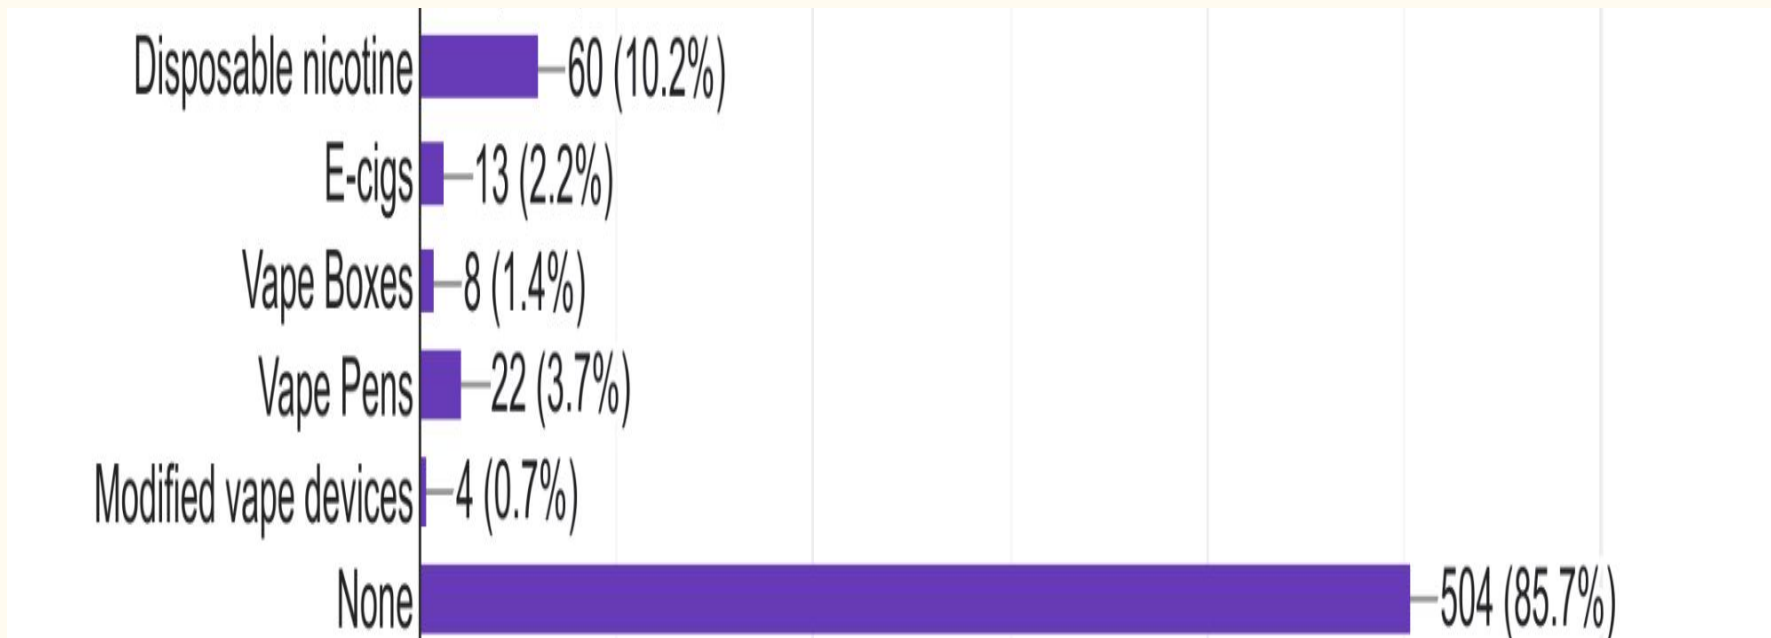

Which of the following ENDS products do you use?