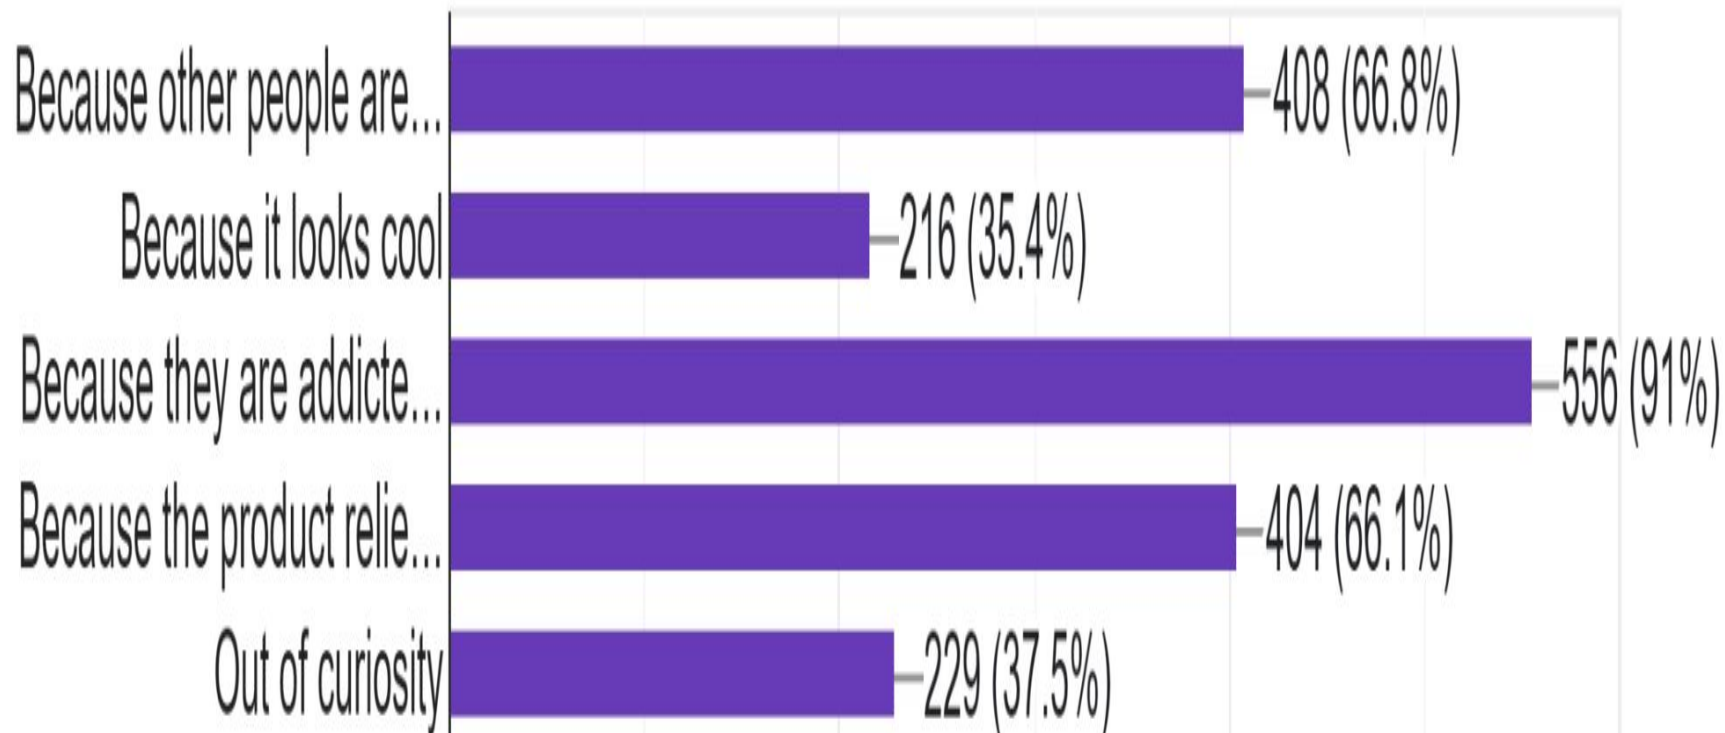

Why others are using ENDS products?