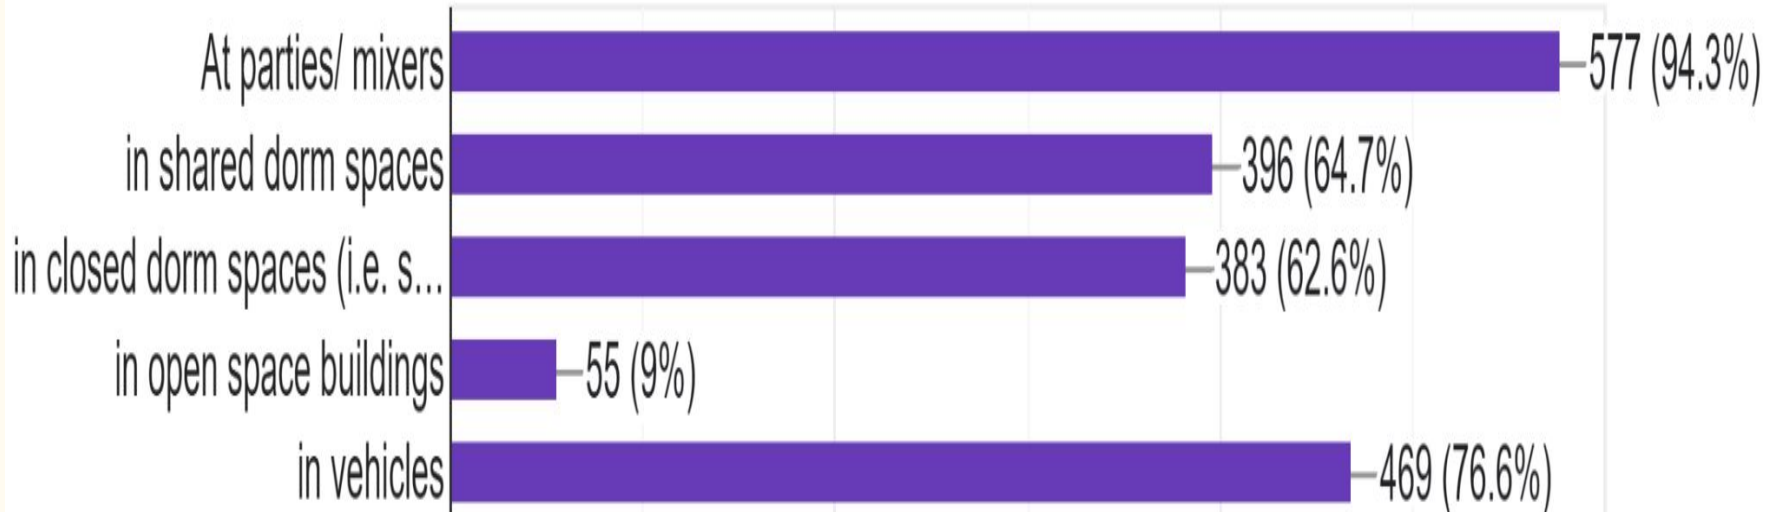

272 responses

Where do you think the use of ENDS happens the most on campus?

Where do you use ENDS products the most on campus?

Where do you use ENDS products the most on campus?

279 responses

- At parties/ mixers
- In shared dorm spaces
- In closed dorm spaces (i.e. single room)
- in open space buildings
- in vehicles
- in outdoor spaces
- N/A
- None