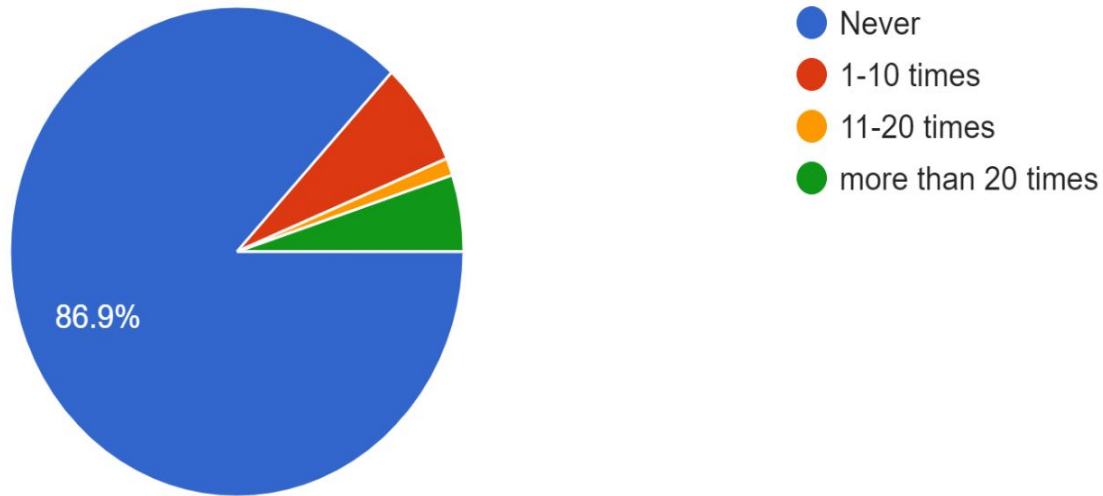

How often have you used an ENDS product in the last 30 days?

613 responses