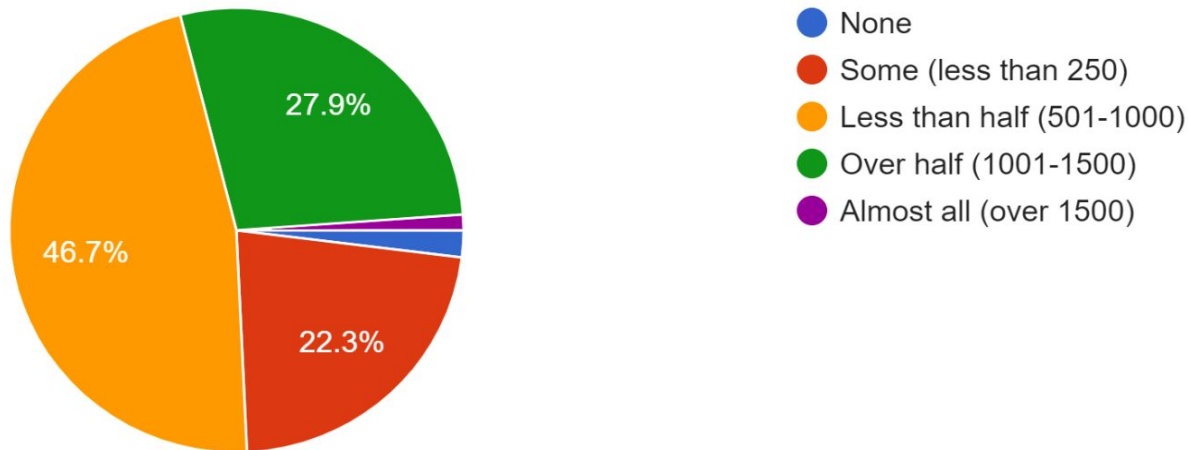

How many students on campus do you think regularly used ENDS products 1 or more times in the past 30 days?

How many students on campus do you think regularly used ENDS products 1 or more times in the past 30 days?

614 responses