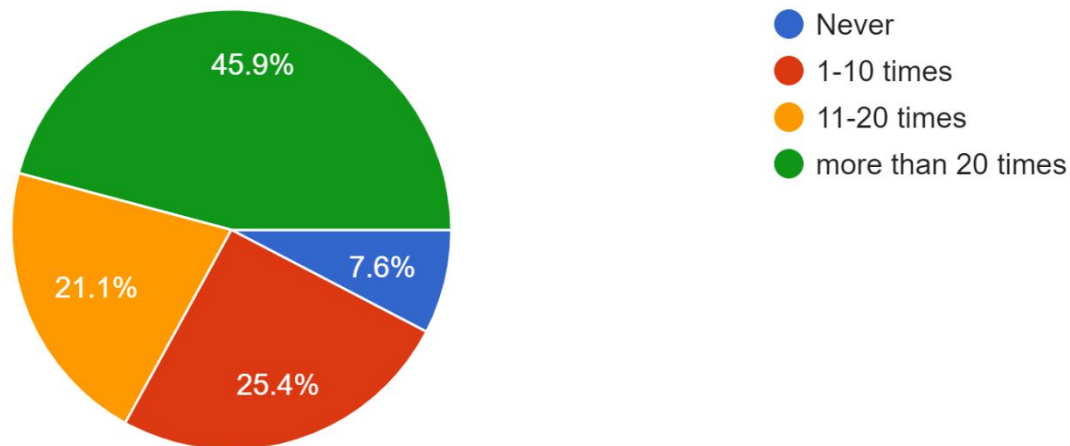

How often do you think other students have you used an ENDS product in the last 30 days?

How often do you think other students have you used an ENDS product in the last 30 days?

615 responses