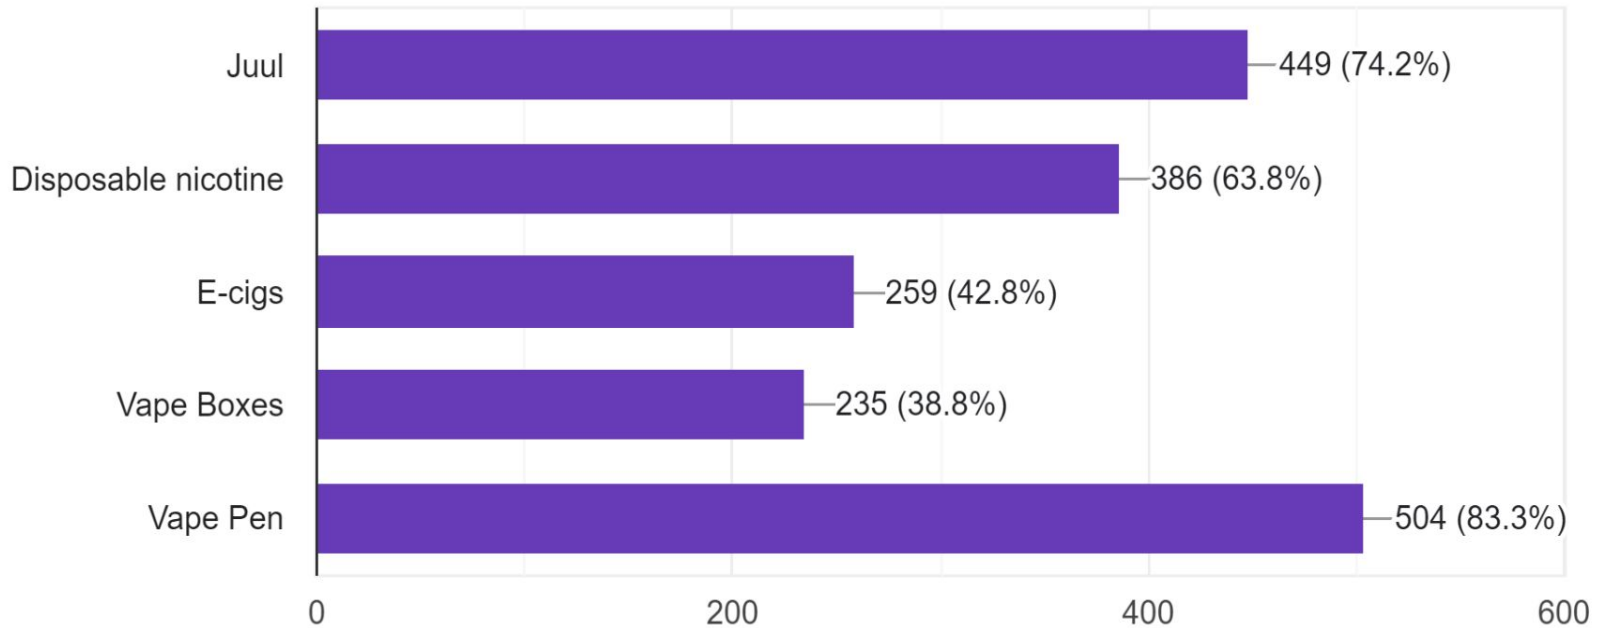

Which of the following ENDS products do you think are used by students on campus.

605 responses